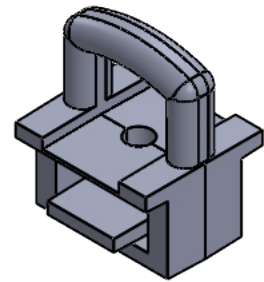

1760 - 6cm

Packaging : 1000 pcs/spool
Material : POM

1780 - 8cm

Packaging : 1000 pcs/spool
Material : POM

Article	Fullness	Distance between pleats	Repeated
1780	200/250/280 %	8cm	16/20/23cm
1760	200/250/280 %	6cm	12/15/17cm

PRODUCT CATALOG

Wave System 1800 Series

1845 - 4.5cm

Packaging : 1000 pcs/spool
Material : POM

1860 - 6cm

Packaging : 1000 pcs/spool
Material : POM

1880 - 8cm

Packaging : 1000 pcs/spool
Material : POM