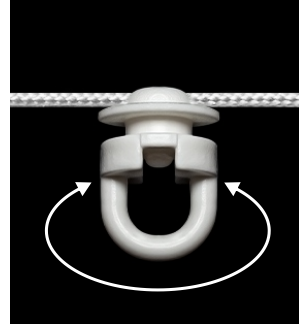

PRODUCT CATALOG

Wave System 1600 Series

1645 - 4.5cm

Packaging : 1000 pcs/spool
Material : POM

1660 - 6cm

Packaging : 1000 pcs/spool
Material : POM

1680 - 8cm

Packaging : 1000 pcs/spool
Material : POM

Article	Fullness	Distance between pleats	Repeated
1680	200/250/280 %	8cm	16/20/23cm
1660	200/250/280 %	6cm	12/15/17cm

PRODUCT CATALOG

Wave System 1700 Series

1745 - 4.5cm

Packaging : 1000 pcs/spool
Material : POM