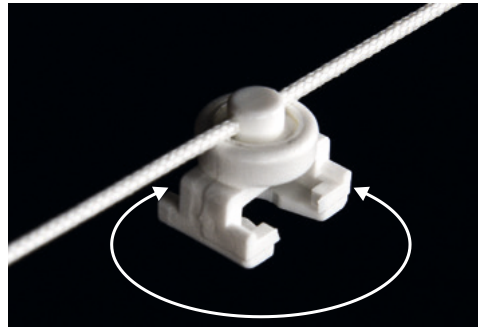

COLOR

WHITE

GREY

BLACK

Article	Fullness	Distance between pleats	Repeated
1380	200/250/280 %	8cm	16/20/23cm
1360	200/250/280 %	6cm	12/15/17cm

PRODUCT CATALOG

Wave System 1400 Series

1445 - 4.5cm