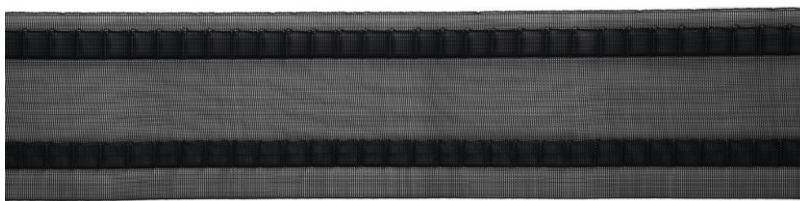

GREY

BLACK

Wave System Curtain Tapes

7040

2842

2842B

2844

2844B