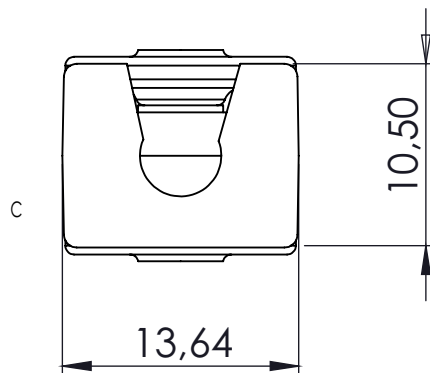

1760 - 6cm

Packaging : 1000 pcs/spool
Material : POM

1780 - 8cm

Packaging : 1000 pcs/spool
Material : POM

Article	Fullness	Distance between pleats	Repeated
1780	200/250/280 %	8cm	16/20/23cm
1760	200/250/280 %	6cm	12/15/17cm

PRODUCT CATALOG

Wave System 1800 Series

1845 - 4.5cm

Packaging : 1000 pcs/spool
Material : POM

1860 - 6cm

Packaging : 1000 pcs/spool
Material : POM

1880 - 8cm

Packaging : 1000 pcs/spool
Material : POM

COLOR

WHITE

GREY

BLACK

Article	Fullness	Distance between pleats	Repeated
1880	200/250/280 %	8cm	16/20/23cm
1860	200/250/280 %	6cm	12/15/17cm

PRODUCT CATALOG

Wave System 5000 / 6000 Series

5999 - 25mm / 10.8cm

Packaging : 100yd/spool
Material : Polyester

5899 - 25mm / 10.8cm

Packaging : 100yd/spool
Material : Polyester

6999 - 30mm / 10.8cm

Packaging : 100yd/spool
Material : Polyester

SNAP TAPE SPECIFICATIONS

CODE	COLOUR	WIDTH	SPACING	RAW MATERIAL	PACKAGE
5999	WHITE	25mm	10.8cm/4 ¹ / ₂ "	POLYESTER	100yd ROLL
5999B	BLACK	25mm	10.8cm/4 ¹ / ₂ "	POLYESTER	100yd ROLL
5899	TRANSPARENT	25mm	10.8cm/4 ¹ / ₂ "	MONOFILE	100yd ROLL
5999.01	WHITE	25mm	15,24cm/6"	POLYESTER	100yd ROLL
5999B.01	BLACK	25mm	15,24cm/6"	POLYESTER	100yd ROLL
5899.01	TRANSPARENT	25mm	15,24cm/6"	MONOFILE	100yd ROLL
5999.02	WHITE	25mm	19.05/7 ¹ / ₂ "	POLYESTER	100yd ROLL
5999B.02	BLACK	25mm	19.05/7 ¹ / ₂ "	POLYESTER	100yd ROLL
5899.02	TRANSPARENT	25mm	19.05/7 ¹ / ₂ "	MONOFILE	100yd ROLL
6999	WHITE	30mm	10.8cm/4 ¹ / ₂ "	POLYESTER	100yd ROLL
6999B	BLACK	30mm	10.8cm/4 ¹ / ₂ "	POLYESTER	100yd ROLL
6899	TRANSPARENT	30mm	10.8cm/4 ¹ / ₂ "	MONOFILE	100yd ROLL
6999.01	WHITE	30mm	15,24cm/6"	POLYESTER	100yd ROLL
6999B.01	BLACK	30mm	15,24cm/6"	POLYESTER	100yd ROLL
6899.01	TRANSPARENT	30mm	15,24cm/6"	MONOFILE	100yd ROLL
6999.02	WHITE	30mm	19.05/7 ¹ / ₂ "	POLYESTER	100yd ROLL
6999B.02	BLACK	30mm	19.05/7 ¹ / ₂ "	POLYESTER	100yd ROLL
6899.02	TRANSPARENT	30mm	19.05/7 ¹ / ₂ "	MONOFILE	100yd ROLL