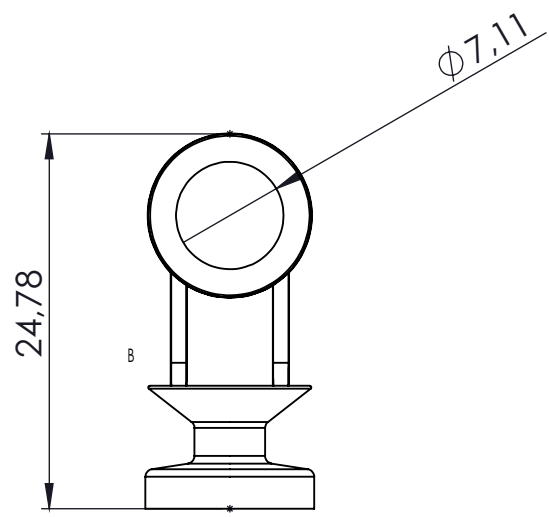

PRODUCT CATALOG