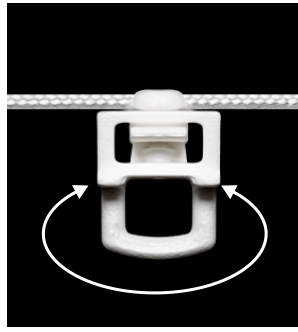

PRODUCT CATALOG