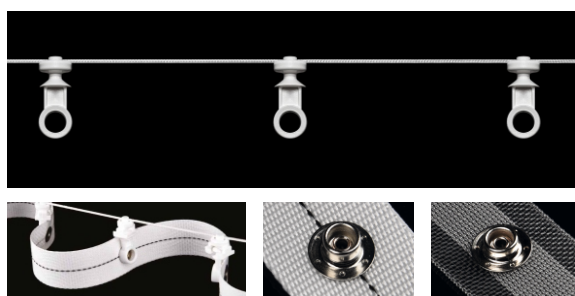

1480 - 8cm

Packaging : 1000 pcs/spool
Material : POM

COLOR

WHITE

GREY

BLACK

Article	Fullness	Distance between pleats	Repeated
1480	200/250/280 %	8cm	16/20/23cm
1460	200/250/280 %	6cm	12/15/17cm