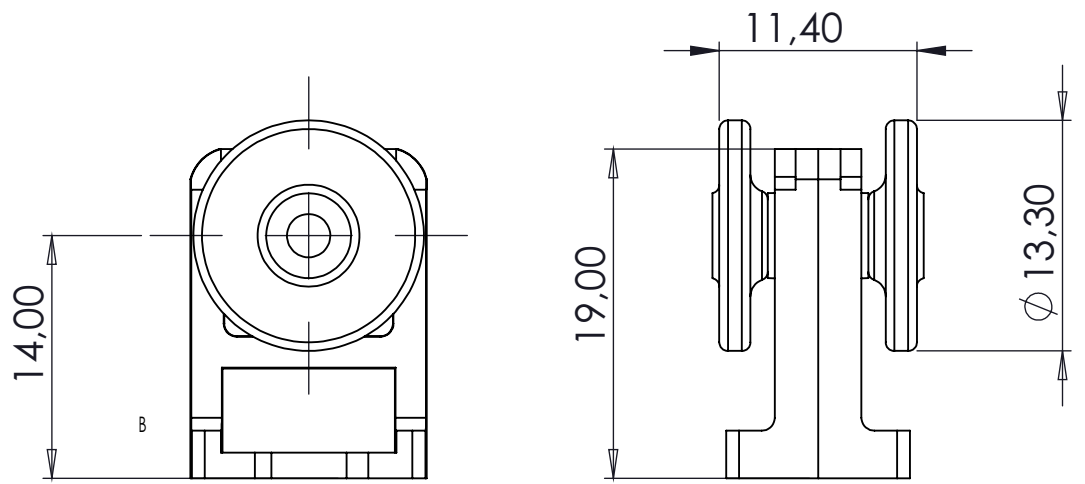

COLOR

WHITE

GREY

BLACK

Article	Fullness	Distance between pleats	Repeated
1880	200/250/280 %	8cm	16/20/23cm
1860	200/250/280 %	6cm	12/15/17cm

PRODUCT CATALOG

Wave System 5000 / 6000 Series

5999 - 25mm / 10.8cm