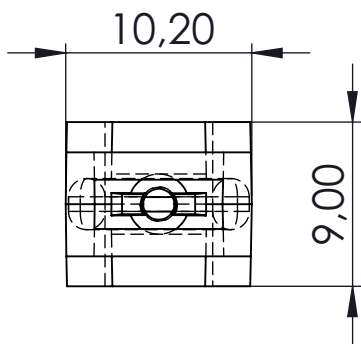

Article	Fullness	Distance between pleats	Repeated
1680	200/250/280 %	8cm	16/20/23cm
1660	200/250/280 %	6cm	12/15/17cm

PRODUCT CATALOG

Wave System 1700 Series

1745 - 4.5cm

Packaging : 1000 pcs/spool
Material : POM

1760 - 6cm

Packaging : 1000 pcs/spool
Material : POM

1780 - 8cm

Packaging : 1000 pcs/spool
Material : POM

Article	Fullness	Distance between pleats	Repeated
1780	200/250/280 %	8cm	16/20/23cm
1760	200/250/280 %	6cm	12/15/17cm

PRODUCT CATALOG

Wave System 1800 Series

1845 - 4.5cm

Packaging : 1000 pcs/spool
Material : POM

1860 - 6cm

Packaging : 1000 pcs/spool
Material : POM

1880 - 8cm

Packaging : 1000 pcs/spool
Material : POM

COLOR

WHITE

GREY

BLACK

Article	Fullness	Distance between pleats	Repeated
1880	200/250/280 %	8cm	16/20/23cm
1860	200/250/280 %	6cm	12/15/17cm

PRODUCT CATALOG

Wave System 5000 / 6000 Series

5999 - 25mm / 10.8cm