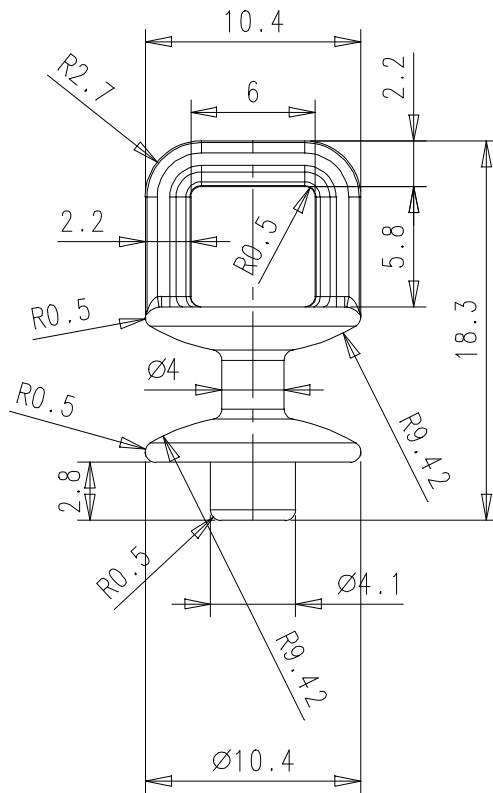

UV RESISTANCE

SILENT & EASY SLIDING

STRENGTH

Wave System 1100 Series

1145 - 4.5cm

Packaging : 50m/spool
Material : POM

1160 - 6cm

Packaging : 50m/spool
Material : POM

1180 - 8cm

Packaging : 50m/spool
Material : POM

Article	Fullness	Distance between pleats	Repeated
1180	200/250/280 %	8cm	16/20/23cm
1160	200/250/280 %	6cm	12/15/17cm

PRODUCT CATALOG

Wave System 1200 Series

1245 - 4.5cm

Packaging : 1000 pcs/spool
Material : POM

1260 - 6cm

Packaging : 1000 pcs/spool
Material : POM

1280 - 8cm

Packaging : 1000 pcs/spool
Material : POM

Article	Fullness	Distance between pleats	Repeated
1280	200/250/280 %	8cm	16/20/23cm
1260	200/250/280 %	6cm	12/15/17cm