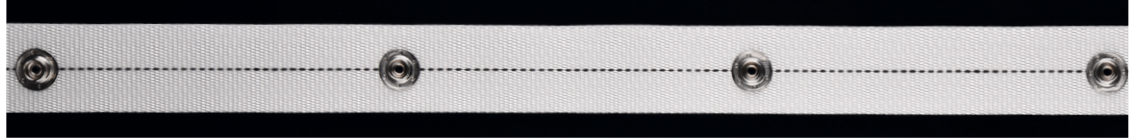

COLOR

WHITE

GREY

BLACK

Article	Fullness	Distance between pleats	Repeated
1880	200/250/280 %	8cm	16/20/23cm
1860	200/250/280 %	6cm	12/15/17cm

PRODUCT CATALOG

Wave System 5000 / 6000 Series

5999 - 25mm / 10.8cm