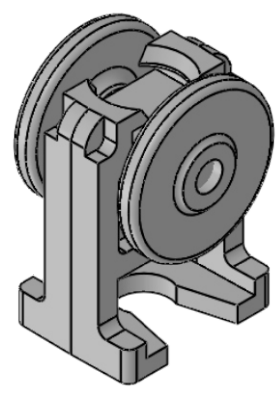

Packaging : 1000pcs / plastic bag
Material : POM

COLOR

WHITE

GREY

BLACK