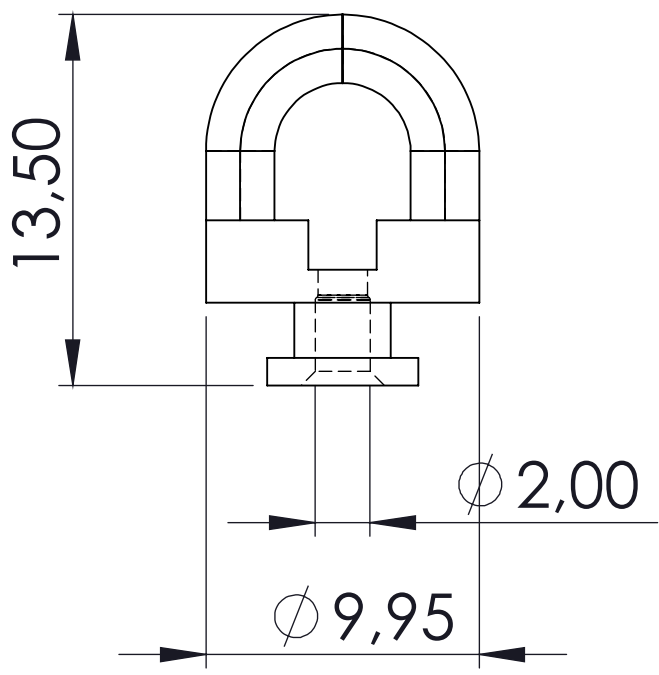

PRODUCT CATALOG