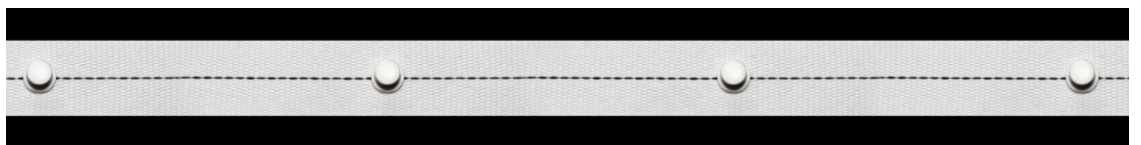

6999 - 30mm / 10.8cm

Packaging : 100yd/spool
Material : Polyester