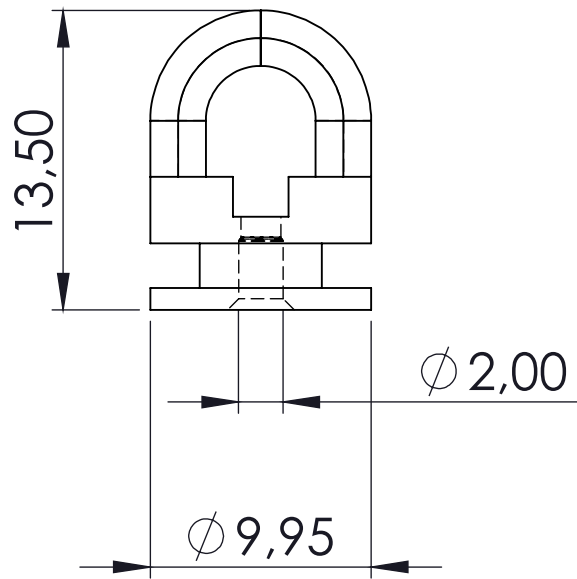

1560 - 6cm

Packaging : 1000 pcs/spool
Material : POM

1580 - 8cm

Packaging : 1000 pcs/spool
Material : POM

Article	Fullness	Distance between pleats	Repeated
1580	200/250/280 %	8cm	16/20/23cm
1560	200/250/280 %	6cm	12/15/17cm

PRODUCT CATALOG

Wave System 1600 Series

1645 - 4.5cm

Packaging : 1000 pcs/spool
Material : POM

1660 - 6cm

Packaging : 1000 pcs/spool
Material : POM

1680 - 8cm

Packaging : 1000 pcs/spool
Material : POM

Article	Fullness	Distance between pleats	Repeated
1680	200/250/280 %	8cm	16/20/23cm
1660	200/250/280 %	6cm	12/15/17cm

PRODUCT CATALOG

Wave System 1700 Series

1745 - 4.5cm

Packaging : 1000 pcs/spool
Material : POM

COLOR

WHITE

GREY

BLACK

Article	Fullness	Distance between pleats	Repeated
1880	200/250/280 %	8cm	16/20/23cm
1860	200/250/280 %	6cm	12/15/17cm

PRODUCT CATALOG

Wave System 5000 / 6000 Series

5999 - 25mm / 10.8cm