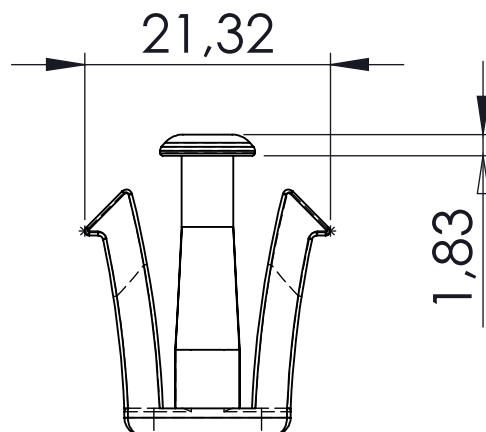

Wave System Components

Product Code : 9006

Packaging : 1000pcs / plastic bag
Material : POM

COLOR

WHITE

GREY

BLACK