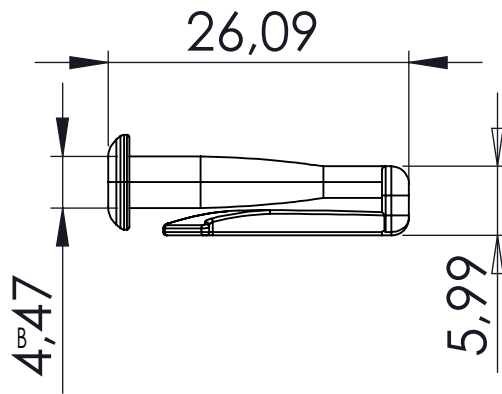

Wave System Components

Product Code : 9006

Packaging : 1000pcs / plastic bag
Material : POM

COLOR

WHITE

GREY

BLACK