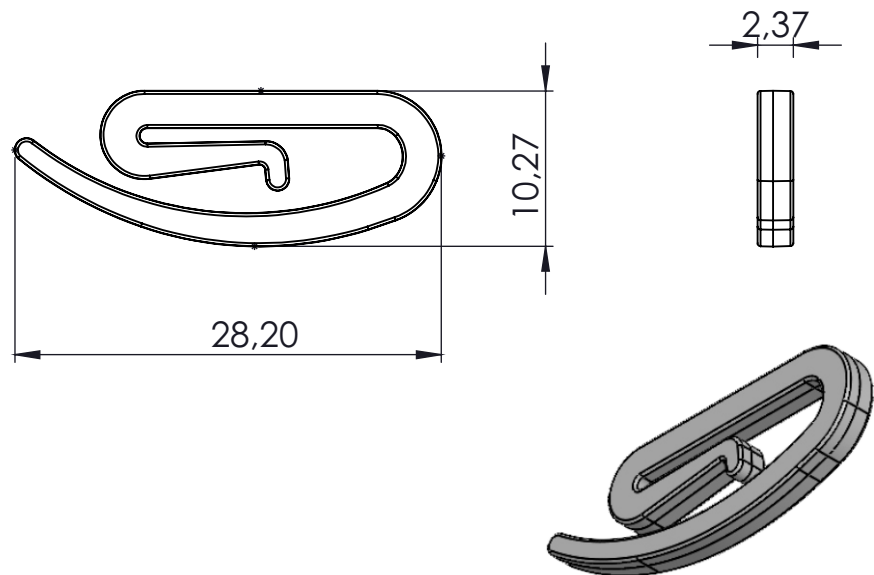

Wave System Components

Product Code : 9003

Packaging : 1000pcs / plastic bag
Material : POM

COLOR

WHITE

GREY

BLACK