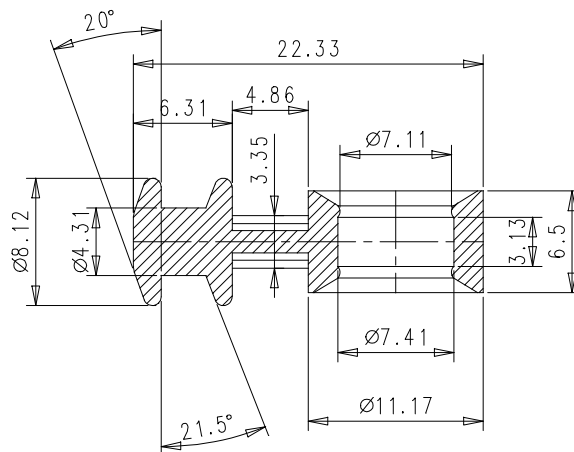

Packaging : 1000pcs / plastic bag
Material : POM

COLOR

WHITE

GREY

BLACK