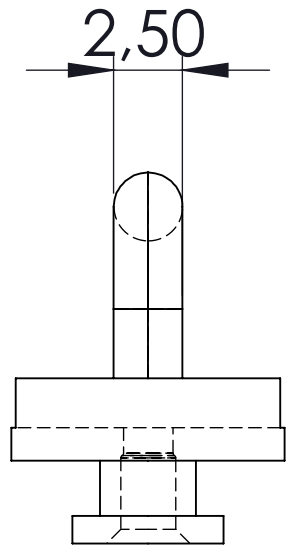

PRODUCT CATALOG