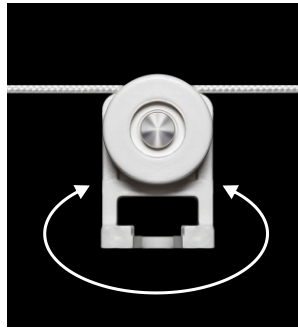

COLOR

WHITE

GREY

BLACK

Article	Fullness	Distance between pleats	Repeated
1880	200/250/280 %	8cm	16/20/23cm
1860	200/250/280 %	6cm	12/15/17cm

PRODUCT CATALOG

Wave System 5000 / 6000 Series

5999 - 25mm / 10.8cm

Packaging : 100yd/spool
Material : Polyester

5899 - 25mm / 10.8cm

Packaging : 100yd/spool
Material : Polyester

6999 - 30mm / 10.8cm

Packaging : 100yd/spool
Material : Polyester

SNAP TAPE SPECIFICATIONS

CODE	COLOUR	WIDTH	SPACING	RAW MATERIAL	PACKAGE
5999	WHITE	25mm	10.8cm/4 ¹ / ₂ "	POLYESTER	100yd ROLL
5999B	BLACK	25mm	10.8cm/4 ¹ / ₂ "	POLYESTER	100yd ROLL
5899	TRANSPARENT	25mm	10.8cm/4 ¹ / ₂ "	MONOFILE	100yd ROLL
5999.01	WHITE	25mm	15,24cm/6"	POLYESTER	100yd ROLL
5999B.01	BLACK	25mm	15,24cm/6"	POLYESTER	100yd ROLL
5899.01	TRANSPARENT	25mm	15,24cm/6"	MONOFILE	100yd ROLL
5999.02	WHITE	25mm	19.05/7 ¹ / ₂ "	POLYESTER	100yd ROLL
5999B.02	BLACK	25mm	19.05/7 ¹ / ₂ "	POLYESTER	100yd ROLL
5899.02	TRANSPARENT	25mm	19.05/7 ¹ / ₂ "	MONOFILE	100yd ROLL
6999	WHITE	30mm	10.8cm/4 ¹ / ₂ "	POLYESTER	100yd ROLL
6999B	BLACK	30mm	10.8cm/4 ¹ / ₂ "	POLYESTER	100yd ROLL
6899	TRANSPARENT	30mm	10.8cm/4 ¹ / ₂ "	MONOFILE	100yd ROLL
6999.01	WHITE	30mm	15,24cm/6"	POLYESTER	100yd ROLL
6999B.01	BLACK	30mm	15,24cm/6"	POLYESTER	100yd ROLL
6899.01	TRANSPARENT	30mm	15,24cm/6"	MONOFILE	100yd ROLL
6999.02	WHITE	30mm	19.05/7 ¹ / ₂ "	POLYESTER	100yd ROLL
6999B.02	BLACK	30mm	19.05/7 ¹ / ₂ "	POLYESTER	100yd ROLL
6899.02	TRANSPARENT	30mm	19.05/7 ¹ / ₂ "	MONOFILE	100yd ROLL