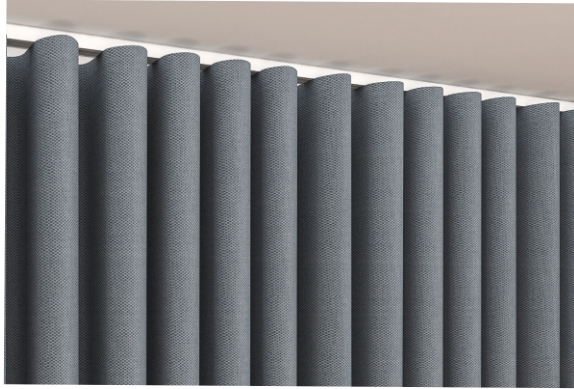

Wave System Components

PRODUCT CATALOG

A SPECTACULAR LOOK WITH AN EASY TOUCH

Wave system offers you a spectacular top-to-bottom pleating curtains with an easy installation.

Wide range of component alternatives will provide a peerless harmony in your environment.

UV resistant composition provides our components high endurance against environmental damages.

We promise a smooth and silent sliding with the help of mould and raw material quality.

Our standard distances of 45mm-60mm-80mm can be customized according to areas of usage.