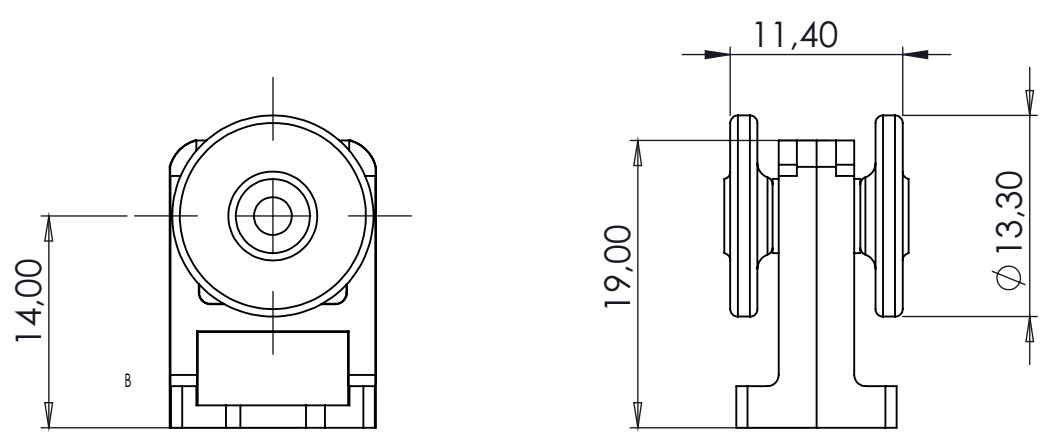

Packaging : 1000pcs / plastic bag
Material : POM

COLOR

WHITE

GREY

BLACK