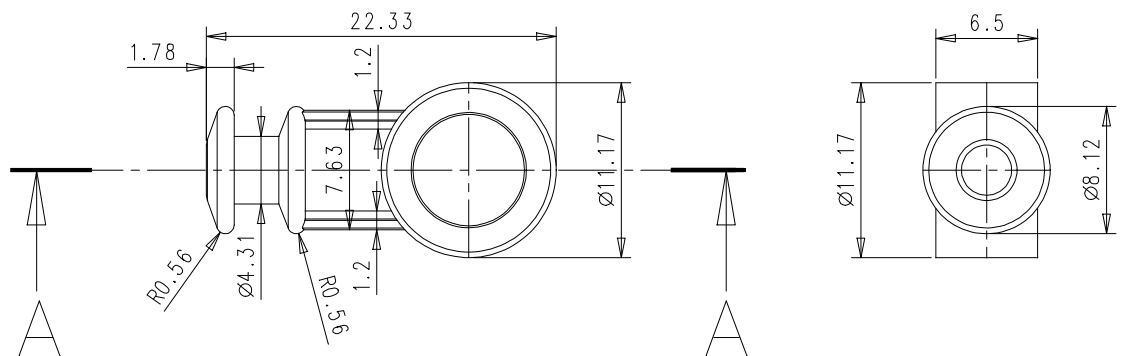

Packaging : 1000pcs / plastic bag
Material : POM

COLOR

WHITE

GREY

BLACK