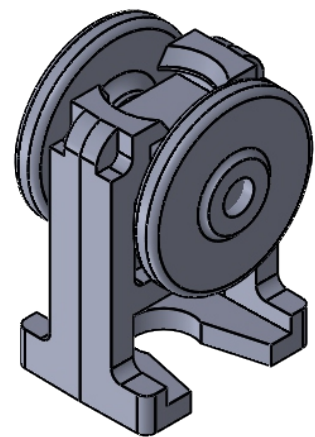

COLOR

WHITE

GREY

BLACK

Article	Fullness	Distance between pleats	Repeated
1880	200/250/280 %	8cm	16/20/23cm
1860	200/250/280 %	6cm	12/15/17cm

PRODUCT CATALOG

Wave System 5000 / 6000 Series

5999 - 25mm / 10.8cm