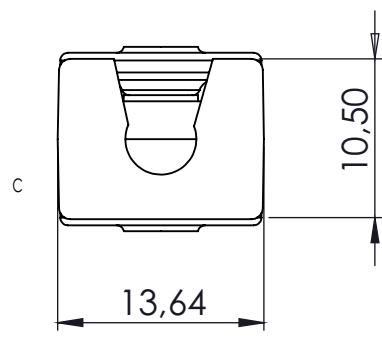

Packaging : 1000pcs / plastic bag
Material : POM

COLOR

WHITE

GREY

BLACK