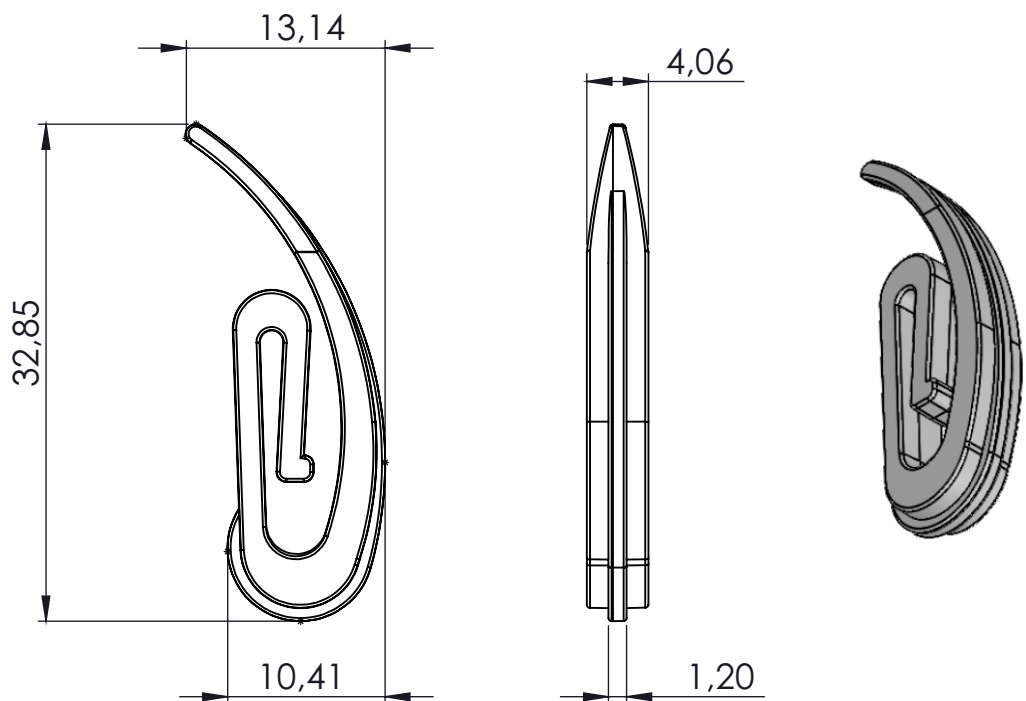

Wave System Components

Product Code : 9004

Packaging : 1000pcs / plastic bag
Material : PP

COLOR

WHITE

GREY

BLACK