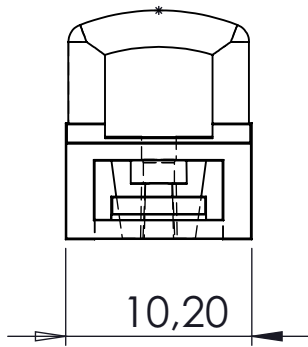

Article	Fullness	Distance between pleats	Repeated
1680	200/250/280 %	8cm	16/20/23cm
1660	200/250/280 %	6cm	12/15/17cm

PRODUCT CATALOG

Wave System 1700 Series

1745 - 4.5cm

Packaging : 1000 pcs/spool
Material : POM

1760 - 6cm

Packaging : 1000 pcs/spool
Material : POM

1780 - 8cm

Packaging : 1000 pcs/spool
Material : POM

Article	Fullness	Distance between pleats	Repeated
1780	200/250/280 %	8cm	16/20/23cm
1760	200/250/280 %	6cm	12/15/17cm

PRODUCT CATALOG

Wave System 1800 Series

1845 - 4.5cm

Packaging : 1000 pcs/spool
Material : POM

1860 - 6cm

Packaging : 1000 pcs/spool
Material : POM

1880 - 8cm

Packaging : 1000 pcs/spool
Material : POM

COLOR

WHITE

GREY

BLACK

Article	Fullness	Distance between pleats	Repeated
1880	200/250/280 %	8cm	16/20/23cm
1860	200/250/280 %	6cm	12/15/17cm

PRODUCT CATALOG

Wave System 5000 / 6000 Series

5999 - 25mm / 10.8cm