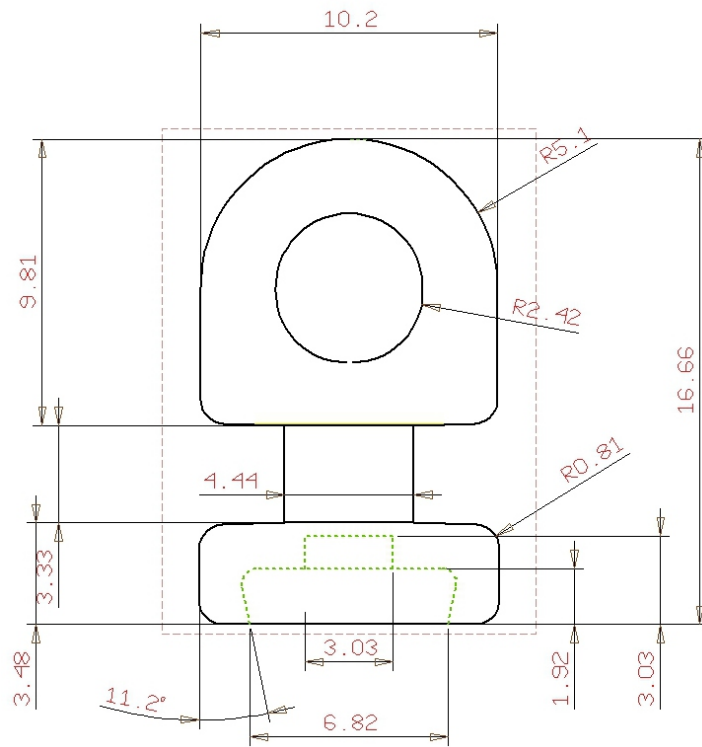

1180 - 8cm

Packaging : 50m/spool
Material : POM

Article	Fullness	Distance between pleats	Repeated
1180	200/250/280 %	8cm	16/20/23cm
1160	200/250/280 %	6cm	12/15/17cm

PRODUCT CATALOG

Wave System 1200 Series

1245 - 4.5cm

Packaging : 1000 pcs/spool
Material : POM

1260 - 6cm

Packaging : 1000 pcs/spool
Material : POM

1280 - 8cm

Packaging : 1000 pcs/spool
Material : POM

Article	Fullness	Distance between pleats	Repeated
1280	200/250/280 %	8cm	16/20/23cm
1260	200/250/280 %	6cm	12/15/17cm

PRODUCT CATALOG

Wave System 1300 Series

1345 - 4.5cm

Packaging : 1000 pcs/spool
Material : POM

1360 - 6cm

Packaging : 1000 pcs/spool
Material : POM

1380 - 8cm

Packaging : 1000 pcs/spool
Material : POM

COLOR

WHITE

GREY

BLACK

Article	Fullness	Distance between pleats	Repeated
1380	200/250/280 %	8cm	16/20/23cm
1360	200/250/280 %	6cm	12/15/17cm

PRODUCT CATALOG

Wave System 1400 Series

1445 - 4.5cm