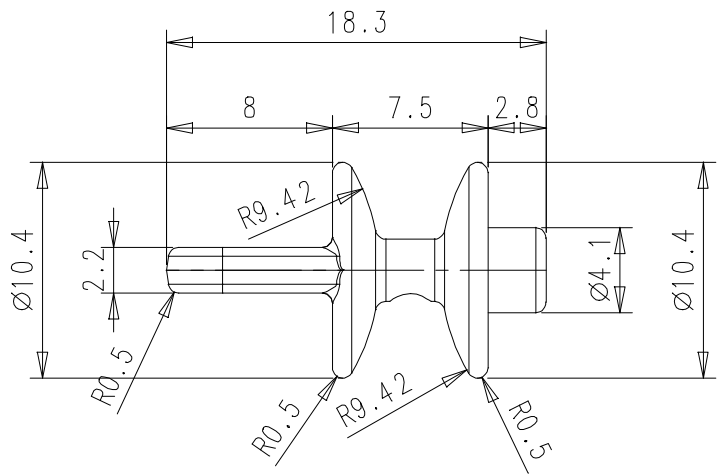

UV RESISTANCE

SILENT & EASY SLIDING

STRENGTH

Wave System 1100 Series

1145 - 4.5cm

Packaging : 50m/spool
Material : POM

1160 - 6cm

Packaging : 50m/spool
Material : POM

1180 - 8cm

Packaging : 50m/spool
Material : POM

Article	Fullness	Distance between pleats	Repeated
1180	200/250/280 %	8cm	16/20/23cm
1160	200/250/280 %	6cm	12/15/17cm

PRODUCT CATALOG

Wave System 1200 Series

1245 - 4.5cm

Packaging : 1000 pcs/spool
Material : POM

1260 - 6cm

Packaging : 1000 pcs/spool
Material : POM

1280 - 8cm

Packaging : 1000 pcs/spool
Material : POM

Article	Fullness	Distance between pleats	Repeated
1280	200/250/280 %	8cm	16/20/23cm
1260	200/250/280 %	6cm	12/15/17cm