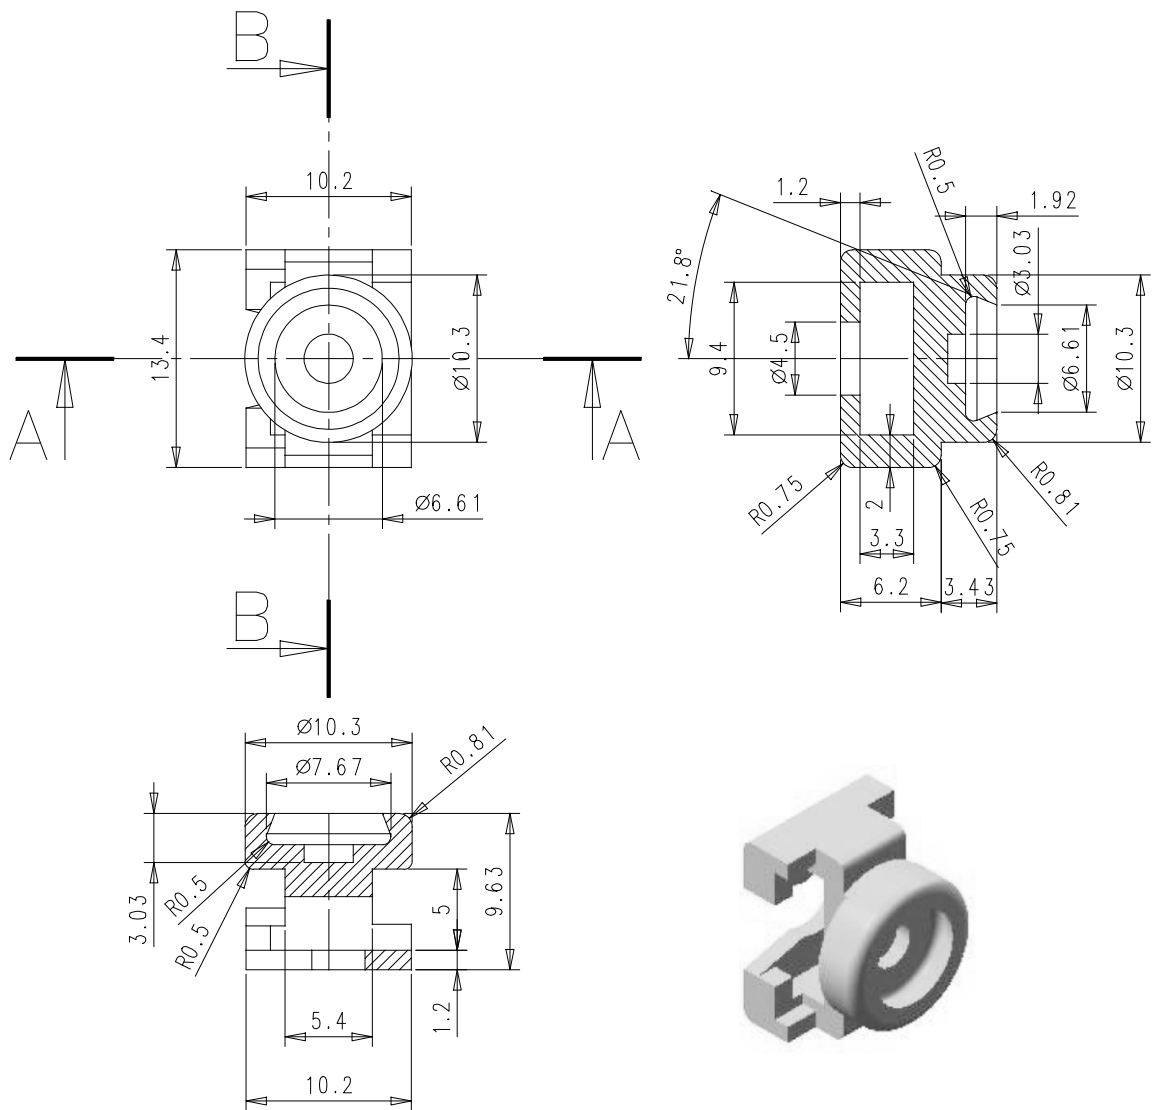

COLOR

WHITE

GREY

BLACK

Article	Fullness	Distance between pleats	Repeated
1380	200/250/280 %	8cm	16/20/23cm
1360	200/250/280 %	6cm	12/15/17cm

PRODUCT CATALOG

Wave System 1400 Series

1445 - 4.5cm