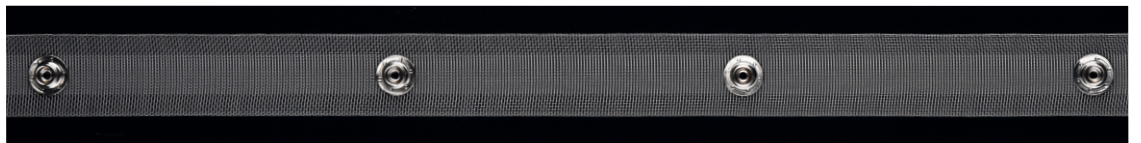

5899 - 25mm / 10.8cm

Packaging : 100yd/spool
Material : Polyester