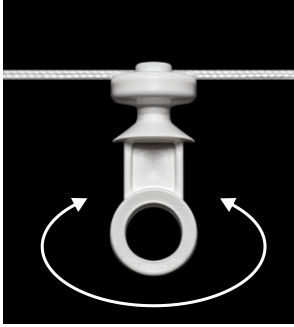

BLACK

Article	Fullness	Distance between pleats	Repeated
1480	200/250/280 %	8cm	16/20/23cm
1460	200/250/280 %	6cm	12/15/17cm

PRODUCT CATALOG

Wave System 1500 Series

1545 - 4.5cm

Packaging : 1000 pcs/spool
Material : POM