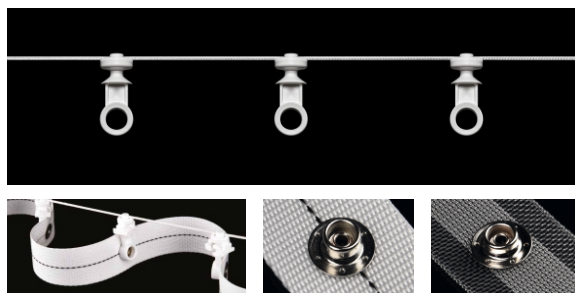

1460 - 6cm

Packaging : 1000 pcs/spool
Material : POM