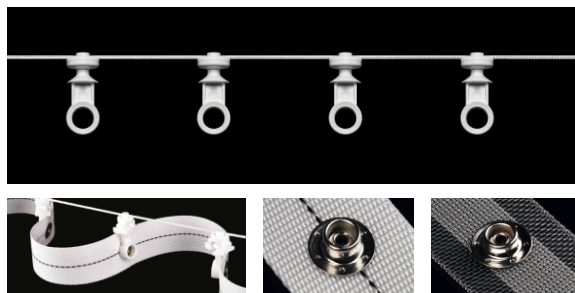

COLOR

WHITE

GREY

BLACK

Article	Fullness	Distance between pleats	Repeated
1380	200/250/280 %	8cm	16/20/23cm
1360	200/250/280 %	6cm	12/15/17cm

PRODUCT CATALOG

Wave System 1400 Series

1445 - 4.5cm