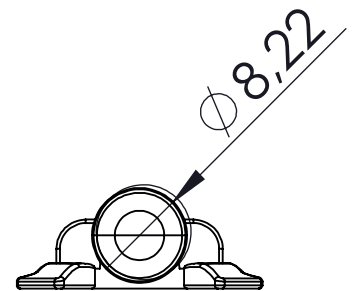

Wave System Components

Product Code : 9006

Packaging : 1000pcs / plastic bag
Material : POM

COLOR

WHITE

GREY

BLACK