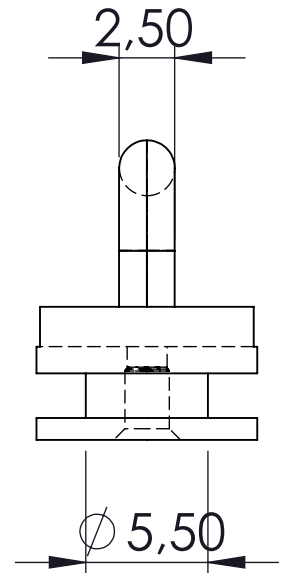

1560 - 6cm

Packaging : 1000 pcs/spool
Material : POM

1580 - 8cm

Packaging : 1000 pcs/spool
Material : POM

Article	Fullness	Distance between pleats	Repeated
1580	200/250/280 %	8cm	16/20/23cm
1560	200/250/280 %	6cm	12/15/17cm

PRODUCT CATALOG

Wave System 1600 Series

1645 - 4.5cm

Packaging : 1000 pcs/spool
Material : POM

1660 - 6cm

Packaging : 1000 pcs/spool
Material : POM

1680 - 8cm

Packaging : 1000 pcs/spool
Material : POM

Article	Fullness	Distance between pleats	Repeated
1680	200/250/280 %	8cm	16/20/23cm
1660	200/250/280 %	6cm	12/15/17cm

PRODUCT CATALOG

Wave System 1700 Series

1745 - 4.5cm

Packaging : 1000 pcs/spool
Material : POM

COLOR

WHITE

GREY

BLACK

Article	Fullness	Distance between pleats	Repeated
1880	200/250/280 %	8cm	16/20/23cm
1860	200/250/280 %	6cm	12/15/17cm

PRODUCT CATALOG

Wave System 5000 / 6000 Series

5999 - 25mm / 10.8cm