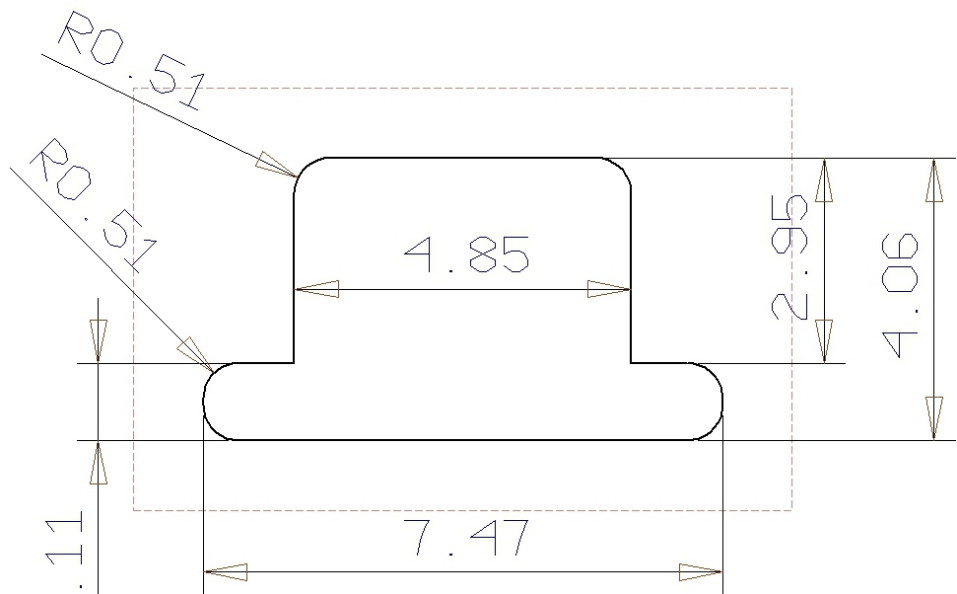

PRODUCT CATALOG