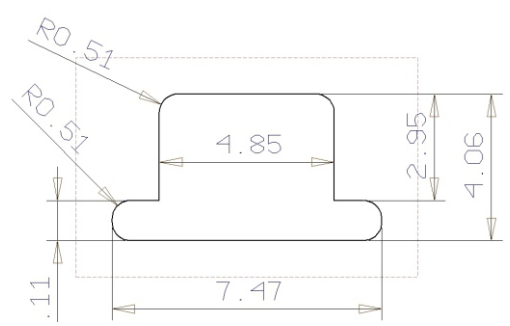

COLOR

WHITE

GREY

BLACK

Article	Fullness	Distance between pleats	Repeated
1380	200/250/280 %	8cm	16/20/23cm
1360	200/250/280 %	6cm	12/15/17cm

PRODUCT CATALOG

Wave System 1400 Series

1445 - 4.5cm

Packaging : 1000 pcs/spool
Material : POM

1460 - 6cm

Packaging : 1000 pcs/spool
Material : POM

1480 - 8cm

Packaging : 1000 pcs/spool
Material : POM

COLOR

WHITE

GREY

BLACK

Article	Fullness	Distance between pleats	Repeated
1480	200/250/280 %	8cm	16/20/23cm
1460	200/250/280 %	6cm	12/15/17cm

PRODUCT CATALOG

Wave System 1500 Series

1545 - 4.5cm

Packaging : 1000 pcs/spool
Material : POM

COLOR

WHITE

GREY

BLACK

Article	Fullness	Distance between pleats	Repeated
1880	200/250/280 %	8cm	16/20/23cm
1860	200/250/280 %	6cm	12/15/17cm

PRODUCT CATALOG

Wave System 5000 / 6000 Series

5999 - 25mm / 10.8cm