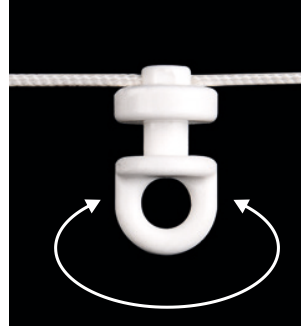

PRODUCT CATALOG