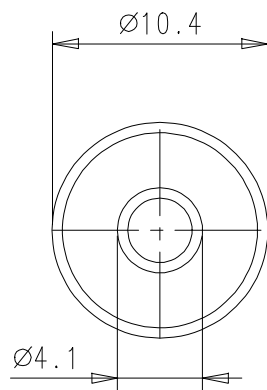

UV RESISTANCE

SILENT & EASY SLIDING

STRENGTH

Wave System 1100 Series

1145 - 4.5cm

Packaging : 50m/spool
Material : POM

1160 - 6cm

Packaging : 50m/spool
Material : POM

1180 - 8cm

Packaging : 50m/spool
Material : POM

Article	Fullness	Distance between pleats	Repeated
1180	200/250/280 %	8cm	16/20/23cm
1160	200/250/280 %	6cm	12/15/17cm

PRODUCT CATALOG

Wave System 1200 Series

1245 - 4.5cm

Packaging : 1000 pcs/spool
Material : POM

1260 - 6cm

Packaging : 1000 pcs/spool
Material : POM

1280 - 8cm

Packaging : 1000 pcs/spool
Material : POM

Article	Fullness	Distance between pleats	Repeated
1280	200/250/280 %	8cm	16/20/23cm
1260	200/250/280 %	6cm	12/15/17cm