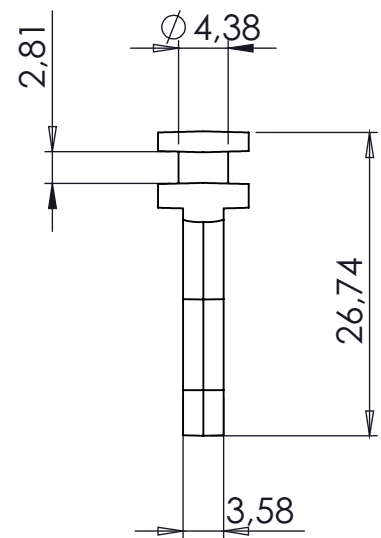

Wave System Components

Product Code : 9011

Packaging : 1000pcs / plastic bag
Material : POM

COLOR

WHITE

GREY

BLACK