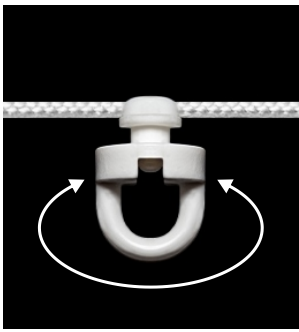

PRODUCT CATALOG