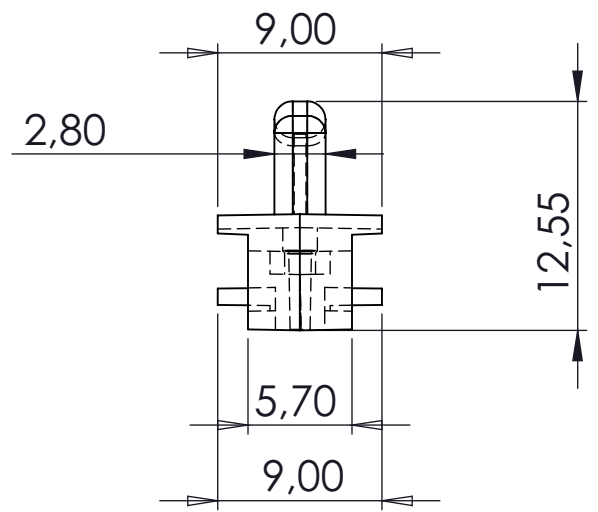

PRODUCT CATALOG