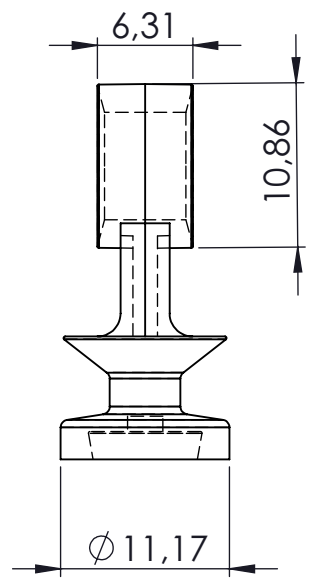

COLOR

WHITE

GREY

BLACK

Article	Fullness	Distance between pleats	Repeated
1380	200/250/280 %	8cm	16/20/23cm
1360	200/250/280 %	6cm	12/15/17cm

PRODUCT CATALOG

Wave System 1400 Series

1445 - 4.5cm

Packaging : 1000 pcs/spool
Material : POM

1460 - 6cm

Packaging : 1000 pcs/spool
Material : POM

1480 - 8cm

Packaging : 1000 pcs/spool
Material : POM

COLOR

WHITE

GREY

BLACK

Article	Fullness	Distance between pleats	Repeated
1480	200/250/280 %	8cm	16/20/23cm
1460	200/250/280 %	6cm	12/15/17cm

PRODUCT CATALOG

Wave System 1500 Series

1545 - 4.5cm

Packaging : 1000 pcs/spool
Material : POM

1560 - 6cm

Packaging : 1000 pcs/spool
Material : POM

1580 - 8cm

Packaging : 1000 pcs/spool
Material : POM

Article	Fullness	Distance between pleats	Repeated
1580	200/250/280 %	8cm	16/20/23cm
1560	200/250/280 %	6cm	12/15/17cm