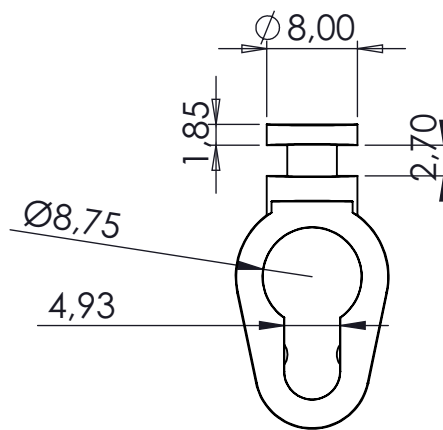

Wave System Components

Product Code : 9011

Packaging : 1000pcs / plastic bag
Material : POM

COLOR

WHITE

GREY

BLACK